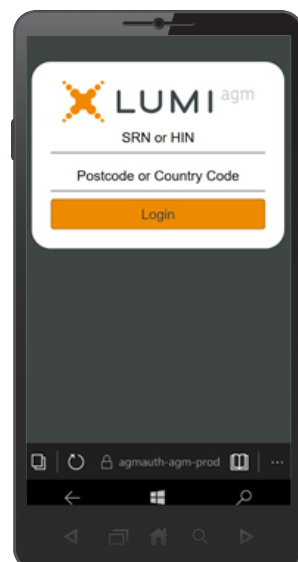

Online voting guide

Getting started

To submit your vote online you will need to visit <https://web.lumiagm.com> on your smartphone, tablet or computer. You will need the latest versions of Chrome, Safari, Internet Explorer 11, Edge or Firefox. Please ensure your browser is compatible.

To log in, you must have the following information:

Meeting ID

Meeting ID as provided in the Notice of Meeting.

Australian residents

- > **Username** (SRN or HIN) and
- > **Password** (postcode of your registered address).

Overseas Residents

- > **Username** (SRN or HIN) and
- > **Password** (three-character country code) e.g. New Zealand - NZL; United Kingdom - GBR; United States of America - USA; Canada - CAN.

A full list of country codes is provided at the end of this guide.

Appointed Proxies

To receive your unique username and password, please contact Computershare Investor Services on +61 3 9415 4024 Monday to Friday during business hours.

Voting at the meeting

1. 1 To participate in voting during the meeting you will be required to enter the unique 9-digit Meeting ID as provided in the Notice of Meeting.
2. 2 To proceed into the meeting, you will need to read and accept the Terms & Conditions.
3. 3 To register as a securityholder, enter your SRN or HIN and Postcode or Country Code.