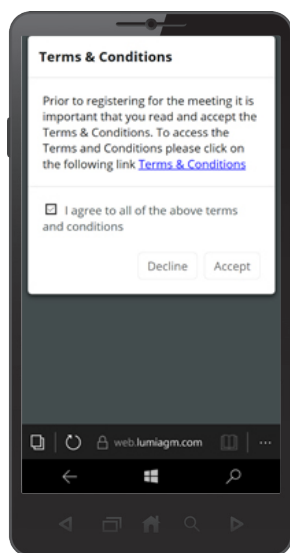

Online voting guide

Getting started

To submit your vote online you will need to visit <https://web.lumiagm.com> on your smartphone, tablet or computer. You will need the latest versions of Chrome, Safari, Internet Explorer 11, Edge or Firefox. Please ensure your browser is compatible.

To log in, you must have the following information:

Meeting ID

Meeting ID as provided in the Notice of Meeting.

Australian residents

- > **Username** (SRN or HIN) and
- > **Password** (postcode of your registered address).

Overseas Residents

- > **Username** (SRN or HIN) and
- > **Password** (three-character country code) e.g. New Zealand - NZL; United Kingdom - GBR; United States of America - USA; Canada - CAN.

A full list of country codes is provided at the end of this guide.

Appointed Proxies

To receive your unique username and password, please contact Computershare Investor Services on +61 3 9415 4024 Monday to Friday during business hours.

Voting at the meeting

- 1 To participate in voting during the meeting you will be required to enter the unique 9-digit Meeting ID as provided in the Notice of Meeting.
- 2 To proceed into the meeting, you will need to read and accept the Terms & Conditions.
- 3 To register as a securityholder, enter your SRN or HIN and Postcode or Country Code.