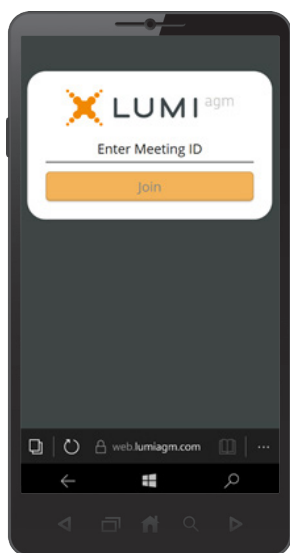

Online voting guide

Getting started

To submit your vote online you will need to visit <https://web.lumiagm.com> on your smartphone, tablet or computer. You will need the latest versions of Chrome, Safari, Internet Explorer 11, Edge or Firefox. Please ensure your browser is compatible.

To log in, you must have the following information:

Meeting ID

Meeting ID as provided in the Notice of Meeting.

Australian residents

- > **Username** (SRN or HIN) and
- > **Password** (postcode of your registered address).

Overseas Residents

- > **Username** (SRN or HIN) and
- > **Password** (three-character country code) e.g. New Zealand - NZL; United Kingdom - GBR; United States of America - USA; Canada - CAN.

A full list of country codes is provided at the end of this guide.

Appointed Proxies

To receive your unique username and password, please contact Computershare Investor Services on +61 3 9415 4024 Monday to Friday during business hours.

Voting at the meeting

1. 1 To participate in voting during the meeting you will be required to enter the unique 9-digit Meeting ID as provided in the Notice of Meeting.
2. 2 To proceed into the meeting, you will need to read and accept the Terms & Conditions.
3. 3 To register as a securityholder, enter your SRN or HIN and Postcode or Country Code.