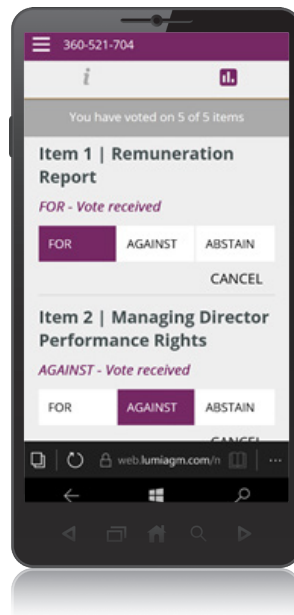

4 To register as a proxyholder you will need your username and password as provided by Computershare Investor Services. In the 'SRN or HIN' field enter your username and in the 'Postcode or Country Code' field enter your password.

5 Once logged in, you will see the home page, which displays the meeting title and name of the registered securityholder or nominated proxy.

6 When the Chair declares the poll open:

- > A voting icon  will appear on screen and the meeting resolutions will be displayed
- > To vote, tap one of the voting options. Your response will be highlighted
- > To change your vote, simply press a different option to override

The number of items you have voted on or are yet to vote on, is displayed at the top of the screen. Votes may be changed up to the time the Chair closes the poll.

Icon descriptions

 Voting icon, used to vote. Only visible when the Chair opens the poll.