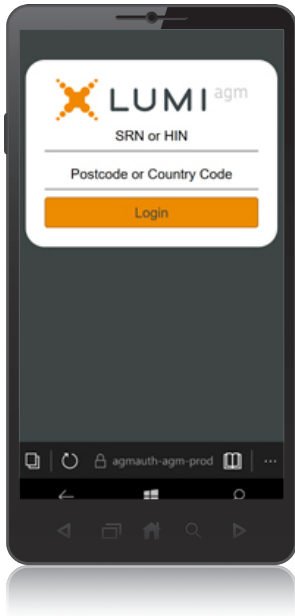

4 To register as a proxyholder you will need your username and password as provided by Computershare Investor Services. In the 'SRN or HIN' field enter your username and in the 'Postcode or Country Code' field enter your password.